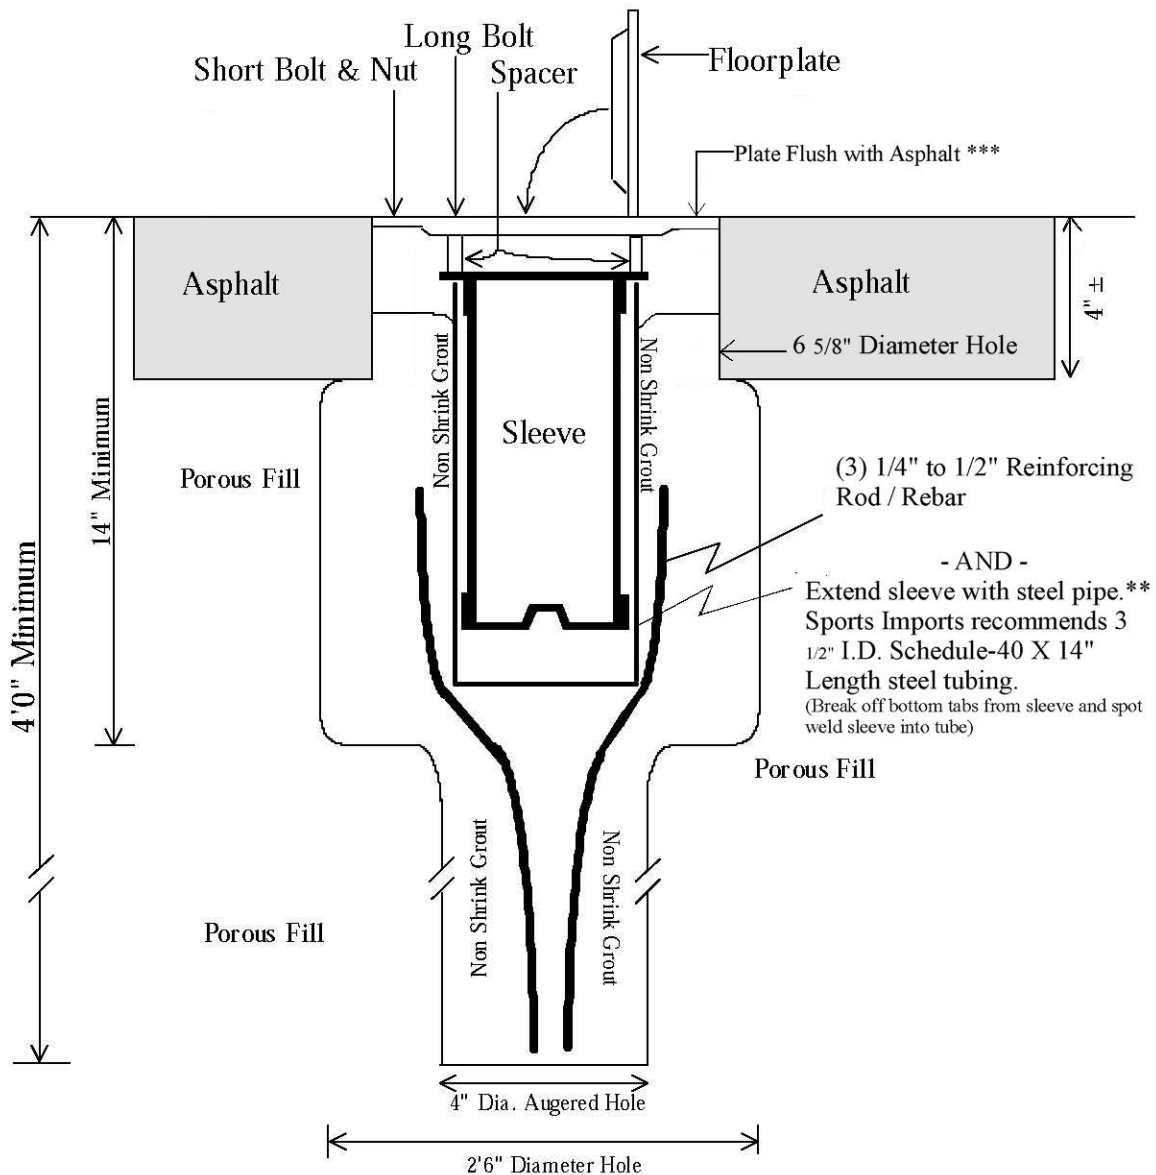

SPORTS IMPORTS
your source for Senoh

Model: KA25-F (SS) & KA25-S (SS) Stainless Steel Volleyball / Tennis Floorplate & Sleeve

Installation Diagram: Outdoor Asphalt

** Stainless steel sleeve welded into extended steel sleeve can be ordered pre-made through Sports Imports.
*** Plywood with hole large enough to open lid of plate can be used to ensure flush installation by screwing plate to plywood then suspending plate/sleeve combination over hole while grout is drying.

NO SCALE