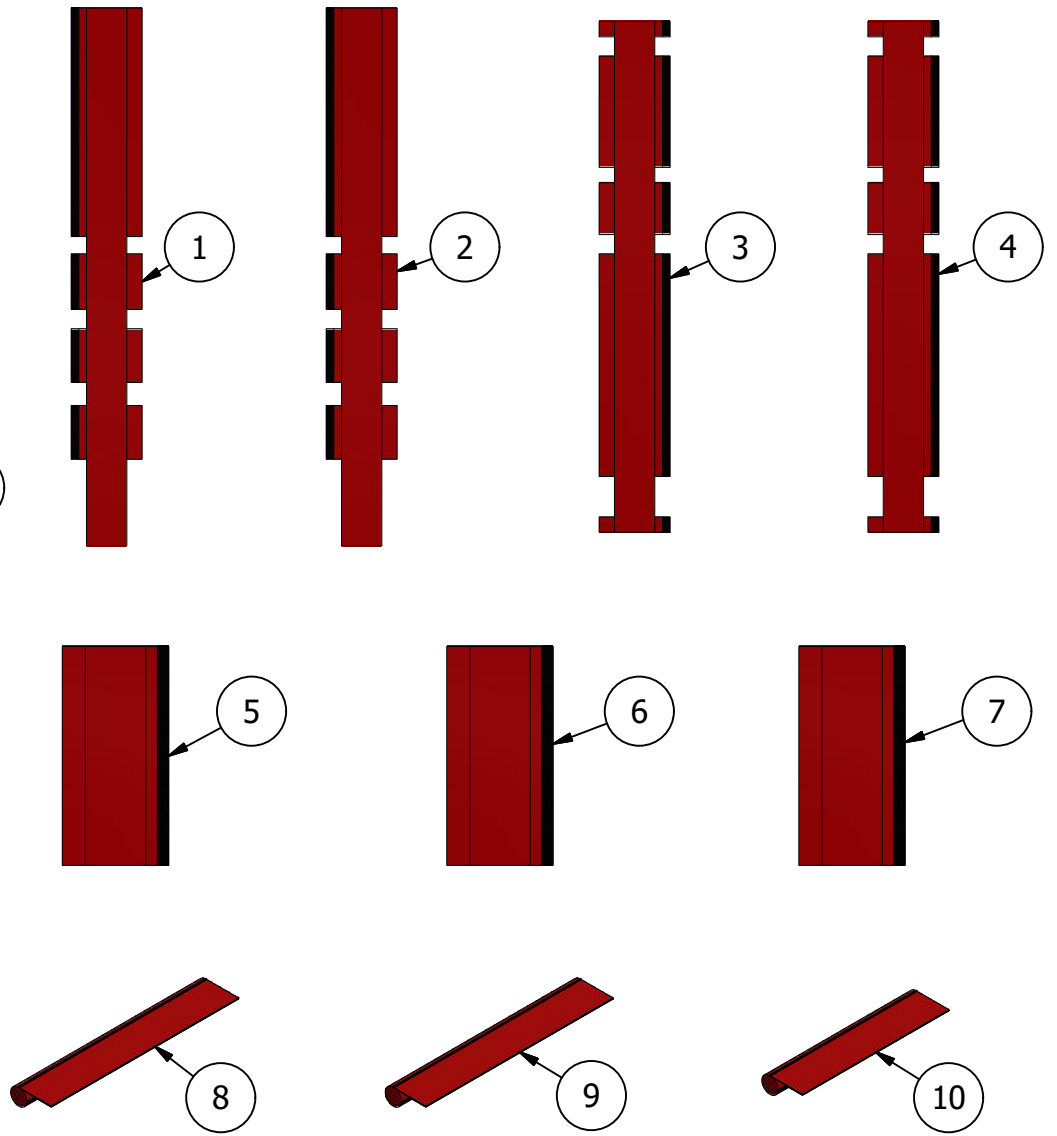

THE PS1 HAS A 750 LB WEIGHT LIMIT.

sports imports
 AT THE CENTER OF EVERY CHAMPIONSHIP

Senoh

PS1: Free Standing Official Stand
 Installation of PSP1 Padding