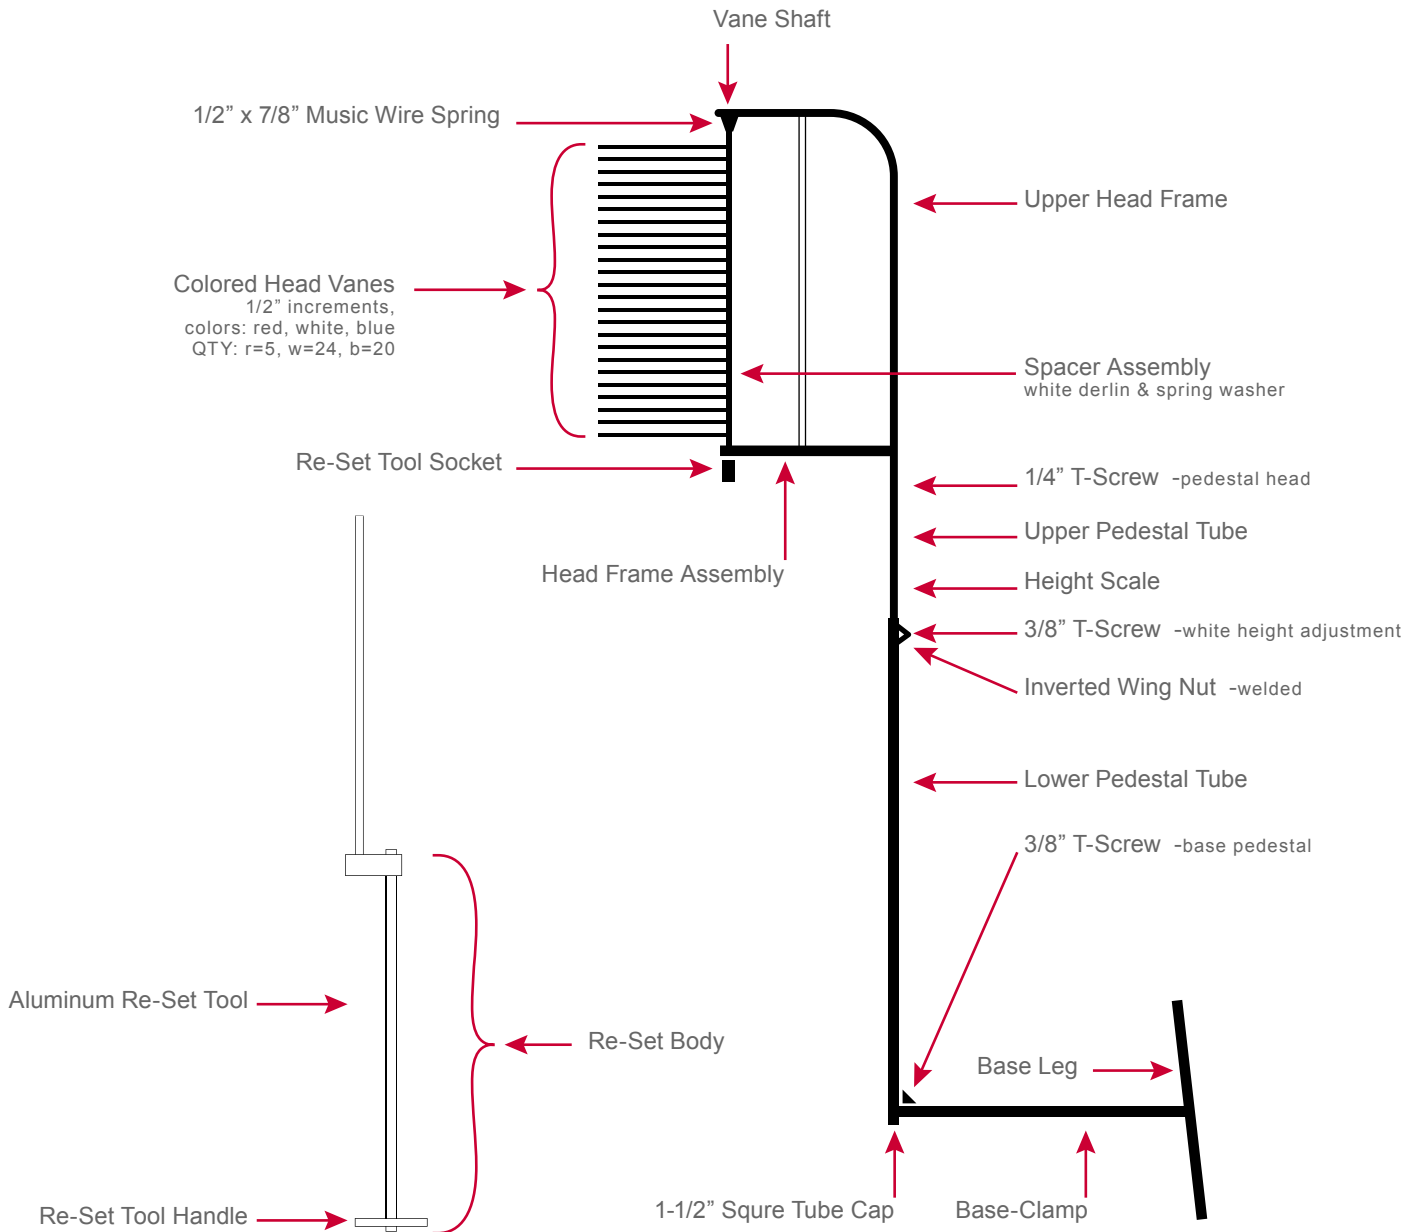

# sports imports

AT THE CENTER OF EVERY CHAMPIONSHIP

Have questions regarding your Vertec? Please call 800-556-3198 to speak with a Sports Imports representative.