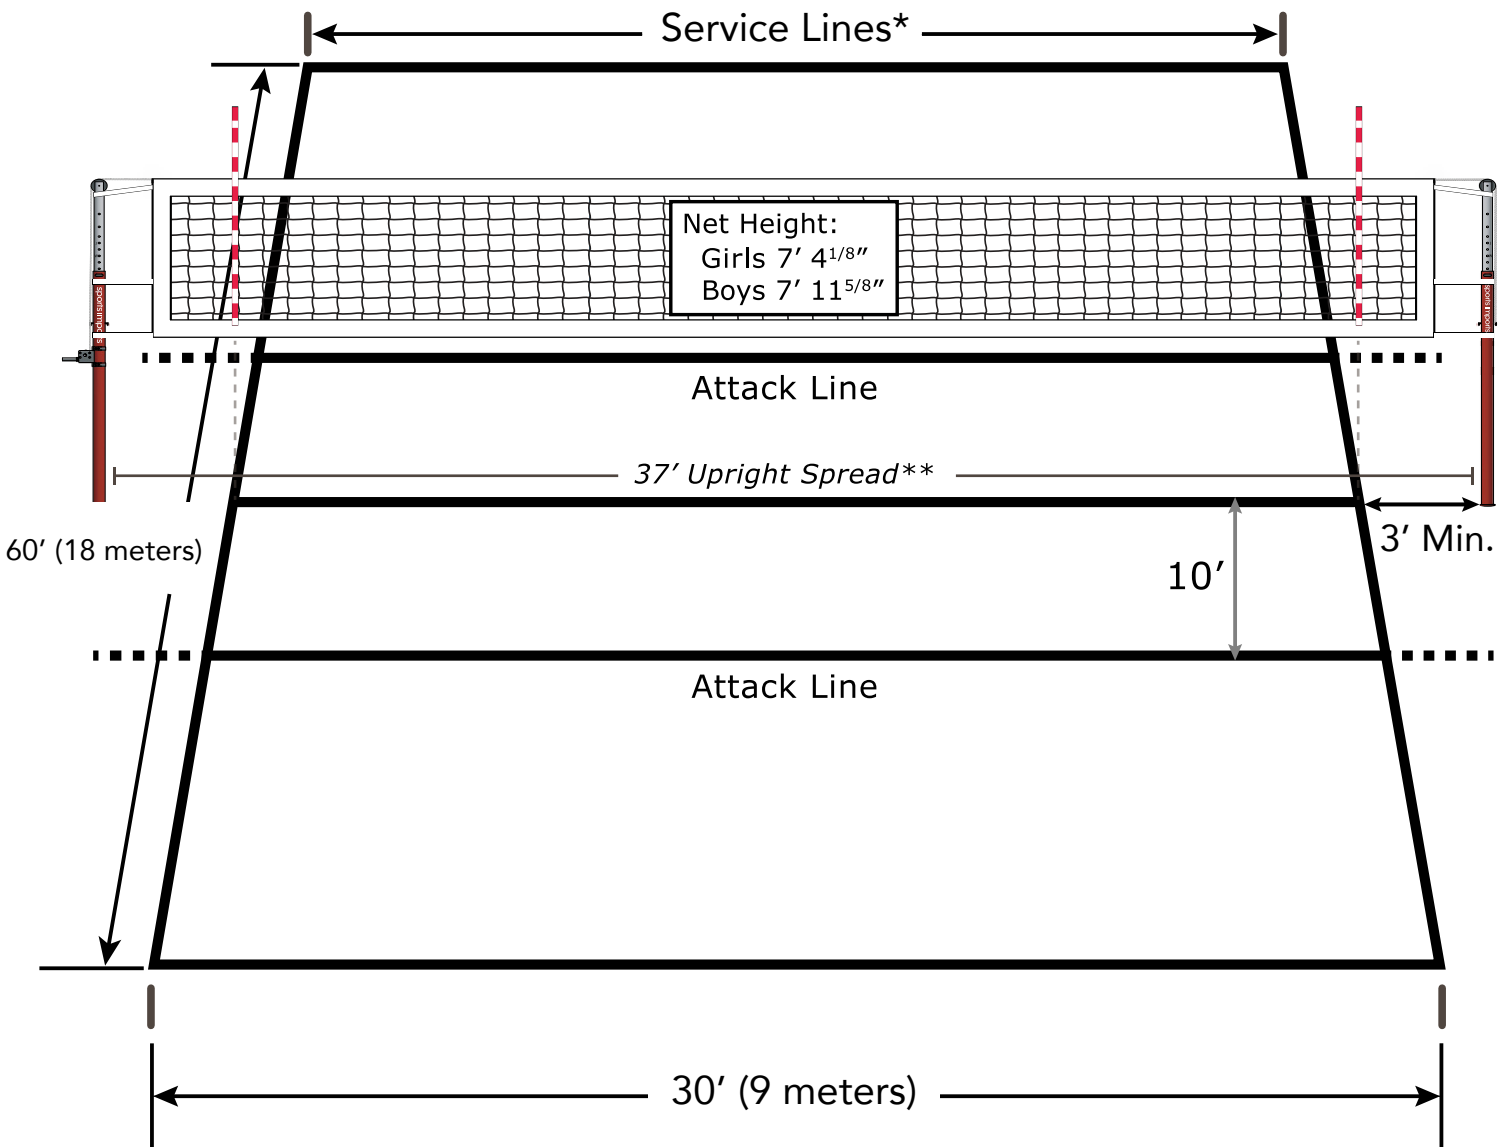

INDOOR VOLLEYBALL COURT DIMENSIONS

National Federation of State
High School Associations

Court Measurements are to the outside of the lines

Ceiling Clearance: 23 feet (7 meters) recommended All Court Lines: 2 inches (5 centimeters)
Boundary Lines: 6 feet (2 meters) minimum, preferably 10 feet (3 meters) of unobstructed space

* Service Lines are 6" long and 8" from Boundary Line

** Sports Imports recommends that all floorplates and uprights be on a min. spread of 37'

NO SCALE